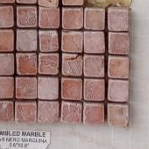

CLOVER
CHECKER
BY THE SQUARE
12 1/2" x 12 1/2" x 1/4"