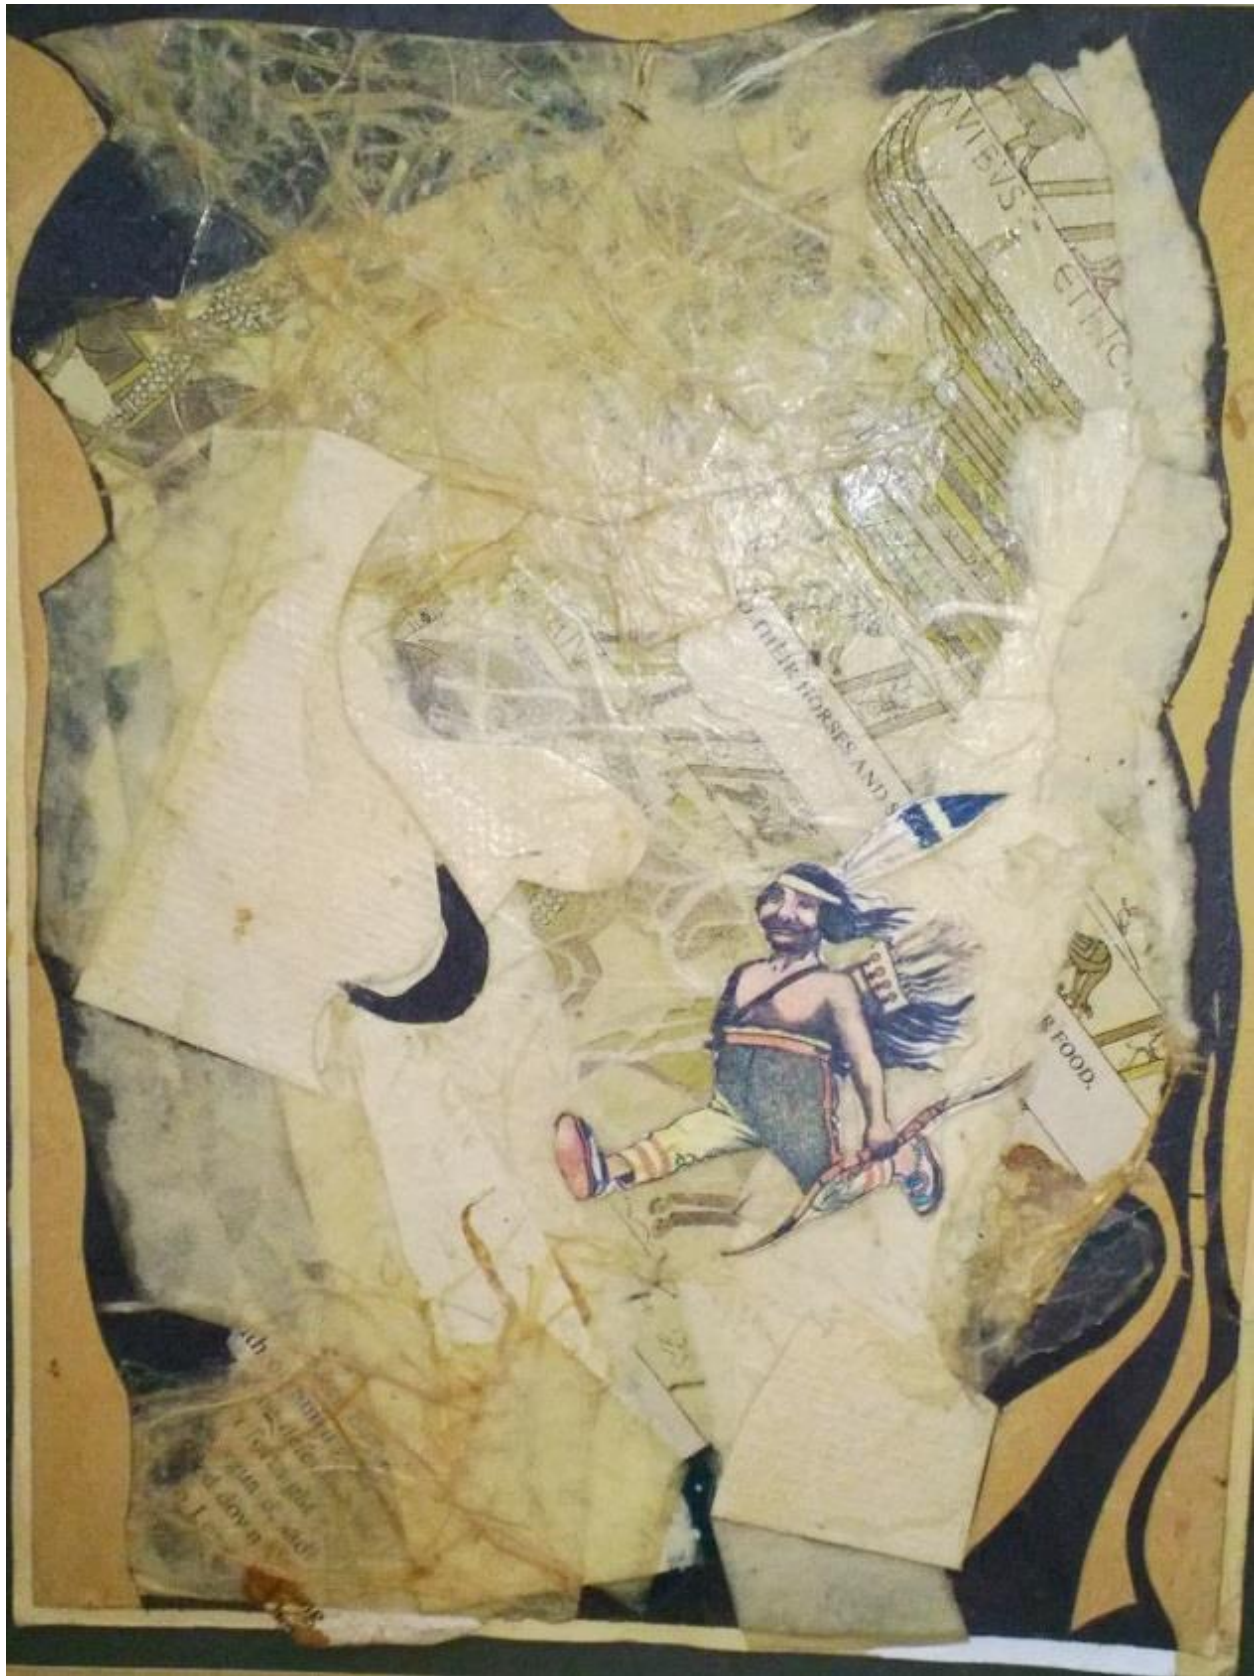

# ASSEMBLAGES 2

Photo by Julie Prather

420 Gallery, Ellensburg, 2016

画仙半紙

Testing 50/100  
and when the path is  
50% of the ground is  
the best and  
100% is the worst

Janaka 2012

Poets: Xavier Cavazos, Jampa Dorje, as well as student and local poets

Art: an exhibit of dance posters from Rock N Roll Heaven

This gathering of poets, musicians, artists, dancers, and innocent bystanders  
**at the 420 Building in downtown Ellensburg**

TUMBLER MARBLE  
SUNNY CREAM  
BY THE SQUARE  
12 1/2" x 12 1/2" x 1/4"

TUMBLER MARBLE  
SUNNY CREAM  
BY THE SQUARE  
12 1/2" x 12 1/2" x 1/4"

TUMBLER MARBLE  
SUNNY CREAM  
BY THE SQUARE  
12 1/2" x 12 1/2" x 1/4"

TUMBLER MARBLE  
SUNNY CREAM  
BY THE SQUARE  
12 1/2" x 12 1/2" x 1/4"

TUMBLER MARBLE  
SUNNY CREAM  
BY THE SQUARE  
12 1/2" x 12 1/2" x 1/4"