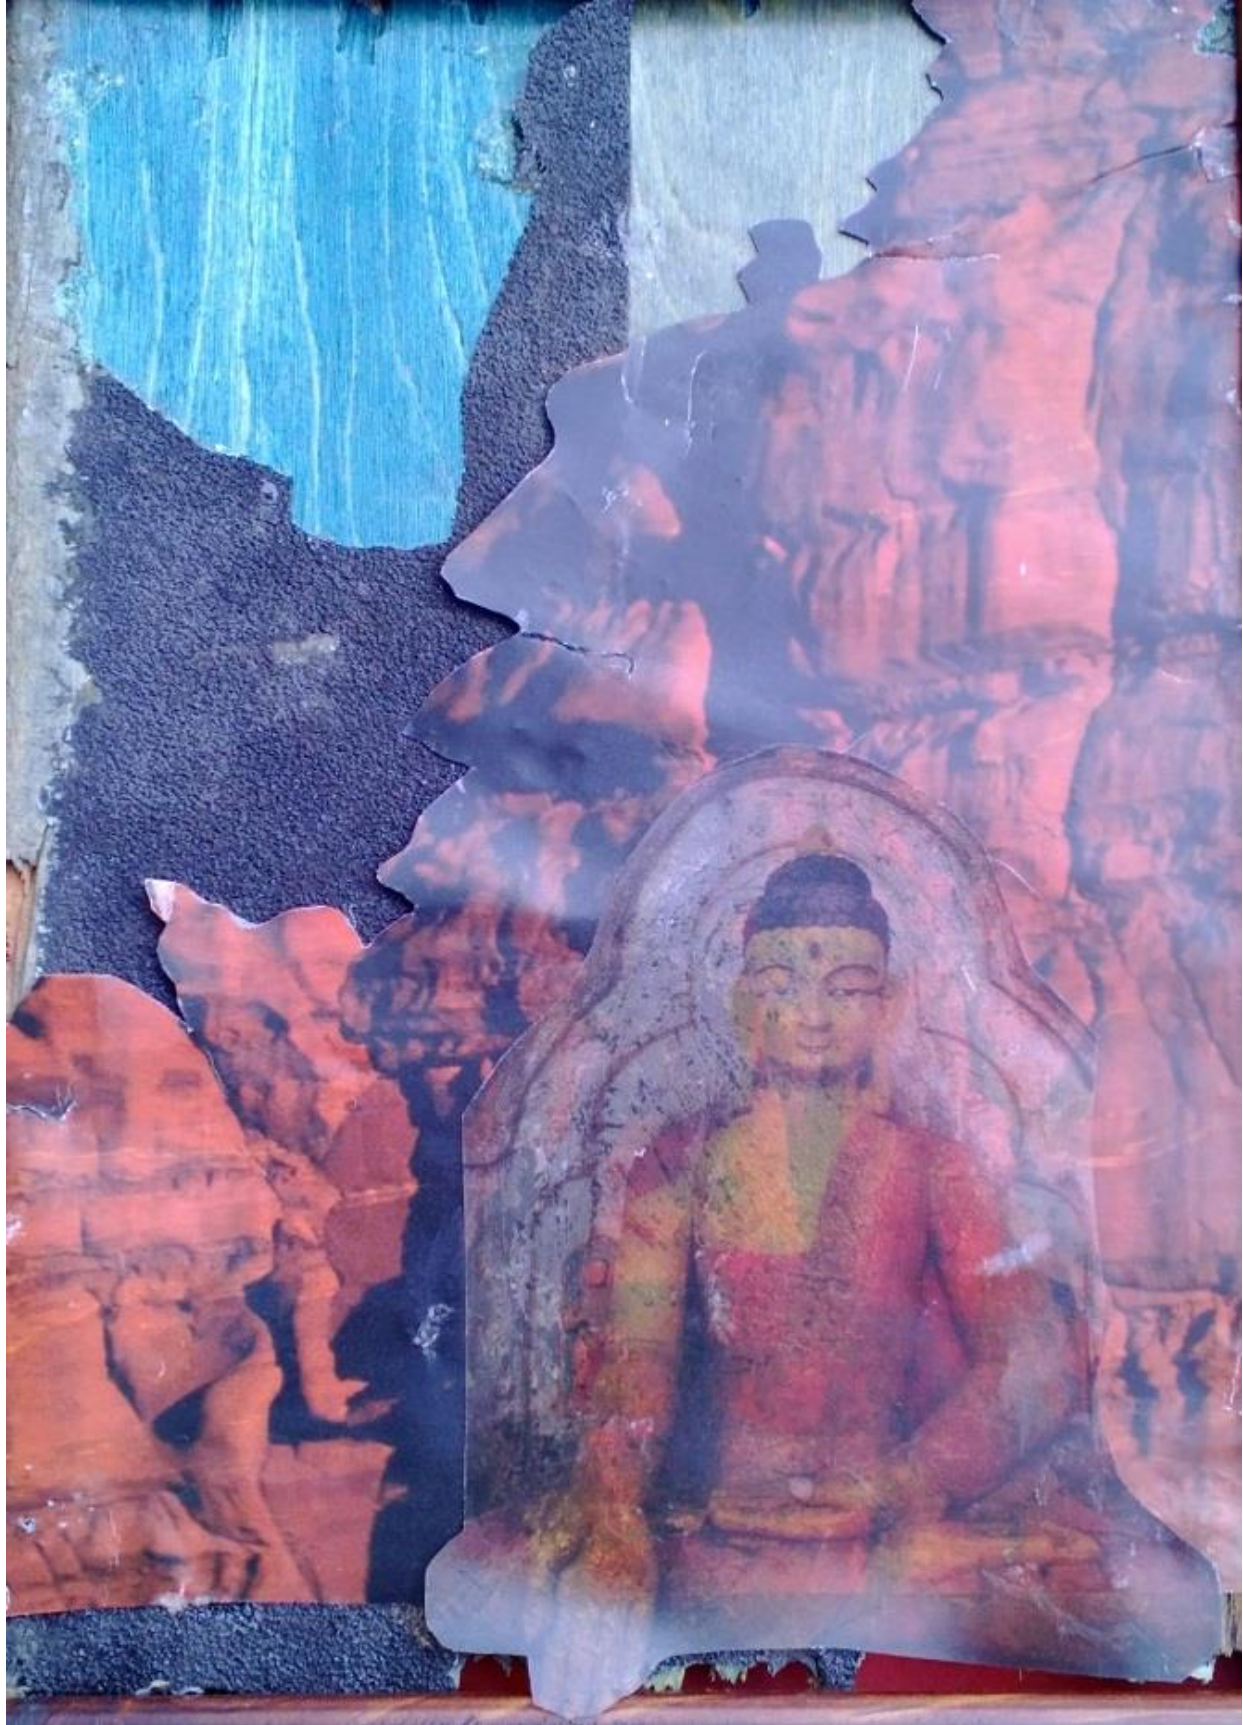

# ASSEMBLAGES 2

Photo by Julie Prather

420 Gallery, Ellensburg, 2016

画仙半紙

Testing 50/100  
and when the path is  
50% of the ground is  
the best and  
100% is the worst

Janaka 2012

Poets: Xavier Cavazos, Jampa Dorje, as well as student and local poets

Art: an exhibit of dance posters from Rock N Roll Heaven

This gathering of poets, musicians, artists, dancers, and innocent bystanders  
**at the 420 Building in downtown Ellensburg**

**on Saturday, September 26, 2015**

**between 3pm and 8pm**

will join with other poets, musicians and artists around the world  
in a demonstration/celebration to promote peace, sustainability, and justice...  
and to call for serious social, environmental, and political change!

TUMBLER MARBLE  
SUNNY CREAM  
BY THE SQUARE  
12 1/2" x 12 1/2" x 1/4"

TUMBLER MARBLE  
SUNNY CREAM  
BY THE SQUARE  
12 1/2" x 12 1/2" x 1/4"

TUMBLER MARBLE  
SUNNY CREAM  
BY THE SQUARE  
12 1/2" x 12 1/2" x 1/4"