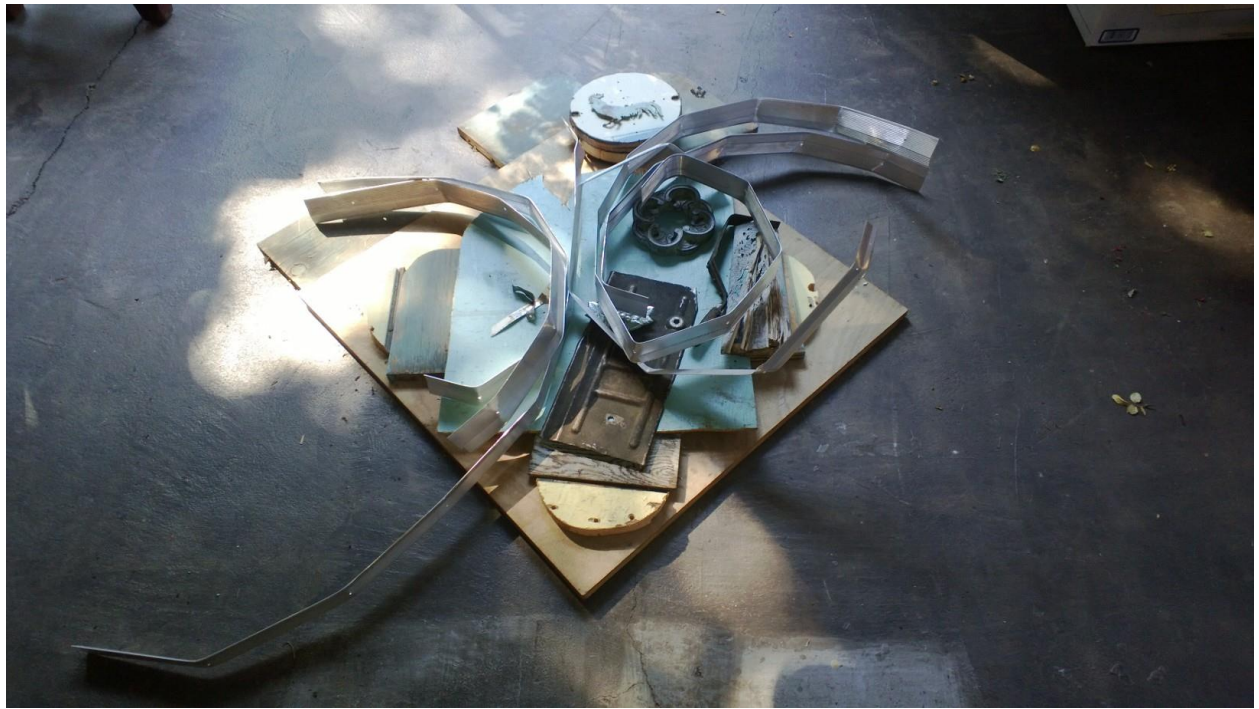

# ASSEMBLAGES 2

Photo by Julie Prather

420 Gallery, Ellensburg, 2016

画仙半紙

Testing 50/100  
and when the path is  
50% of the ground is  
the best and  
100% is the worst

Janaka 2012

TUMBLER MARBLE  
SUNNY CREAM  
BY THE SQUARE  
12 1/2" x 12 1/2" x 1/4"

TUMBLER MARBLE  
SUNNY CREAM  
BY THE SQUARE  
12 1/2" x 12 1/2" x 1/4"

TUMBLER MARBLE  
SUNNY CREAM  
BY THE SQUARE  
12 1/2" x 12 1/2" x 1/4"

TUMBLER MARBLE  
SUNNY CREAM  
BY THE SQUARE  
12 1/2" x 12 1/2" x 1/4"

TUMBLER MARBLE  
SUNNY CREAM  
BY THE SQUARE  
12 1/2" x 12 1/2" x 1/4"