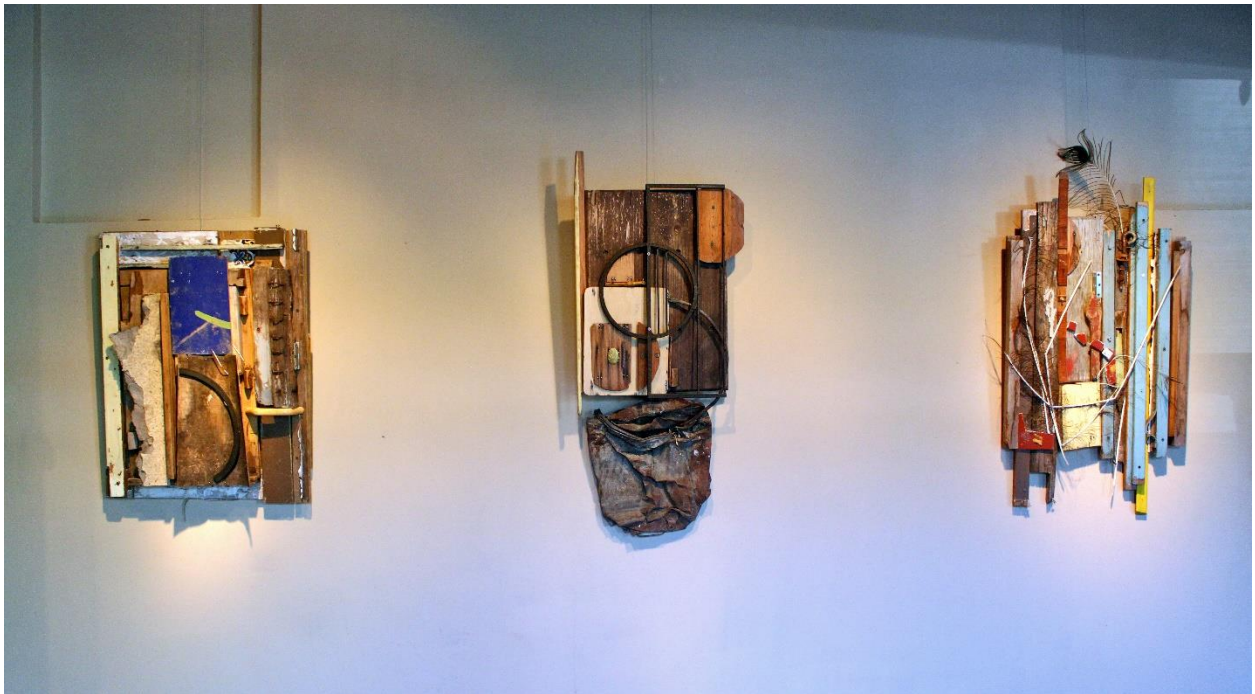

# ASSEMBLAGES 2

Photo by Julie Prather

420 Gallery, Ellensburg, 2016

画仙半紙

Testing 50/100  
and when the path is  
50% of the ground is  
the best and  
100% is the worst

Janaka 2012

Poets: Xavier Cavazos, Jampa Dorje, as well as student and local poets

Art: an exhibit of dance posters from Rock N Roll Heaven

This gathering of poets, musicians, artists, dancers, and innocent bystanders  
**at the 420 Building in downtown Ellensburg**